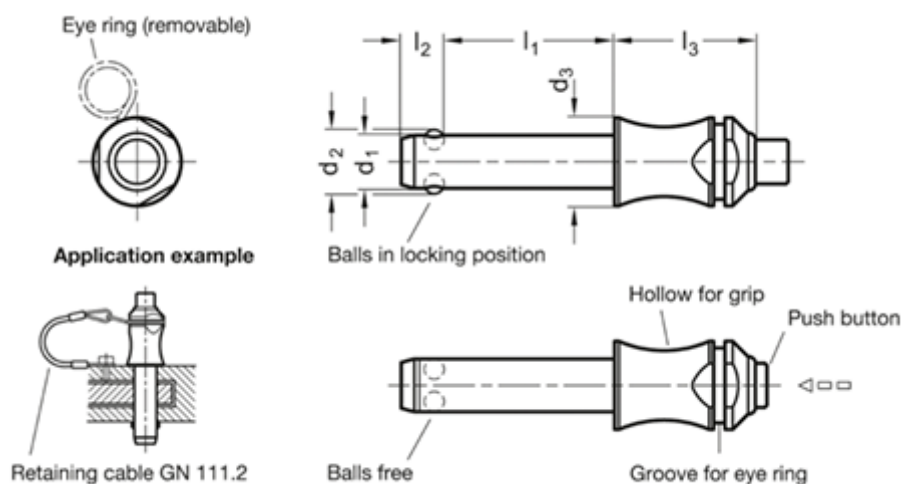

Article number: 20016710  
 Description: E+G Ball lock pin  
 GN 113.3-16-60

## Measures

d1	-0.04/-0.08	= -
d2		= -
d3		= -
l3		= -
l1	+0.6	= -
l2	±1	= -
Load in (N)		= -
Weight in (g)		= -